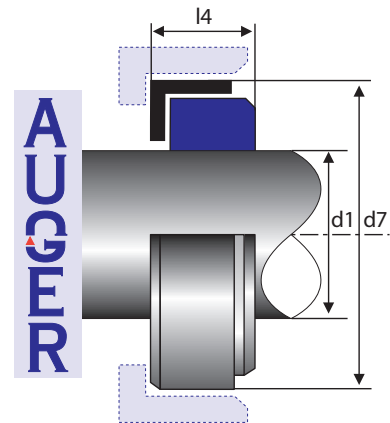

▶ OVERZICHT SEATS

AG-AS CUP

AGARB-CUP

d1	d7	l4
8	22	4,0
8B	26	5,5
10	26	8
11	26	5,5
11A	26	8,0
12	26	5,5
12A	26	8,0
12B	29,5	8,0
13	26	5,5
13	26	8,0
14	29,5	8,0
14A	38	8,0
15	29,5	8,0
15A	38	8,0
15B	29,5	8,0
15C	38	8,0
16	29,5	8,0
16	38	8,0
16	42	8,0
17	42	8,0
18	42	8,0
19	42,0	8,0
20	42	8,0
20A	45,0	10,0
22	45,0	10,0
24	50,0	10,0
25	50,0	10,0
28	57,0	10,0
30	57	10,0
32	57	10,0
35	63	10,0
38	68	12,0
40	68	12,0
45	73	12,0
50	88	15,0
55	88	15,0
60	110	15,0
65	110	15,0
70	110	15,0

d1	d7	l4
10	21,00	8,60
12	23,00	8,60
14	25,00	8,60
15		
16	27,00	8,60
18	33,00	10,00
20	35,00	10,00
22	37,00	10,00
24	39,00	10,00
25	40,00	10,00
28	43,00	10,00
30	45,00	10,00
32	48,00	10,00
33	48,00	10,00
35	50,00	10,00
38	56,00	11,00
40	58,00	11,00
43	61,00	11,00
45	63,00	11,00
48	66,00	11,00
50	70,00	13,00
53	73,00	13,00
55	75,00	13,00
58	78,00	13,00
60	80,00	13,00
63	83,00	13,00
65	85,00	13,00
68	90,00	15,30
70	92,00	15,30
75	97,00	15,30
80	105,00	15,70